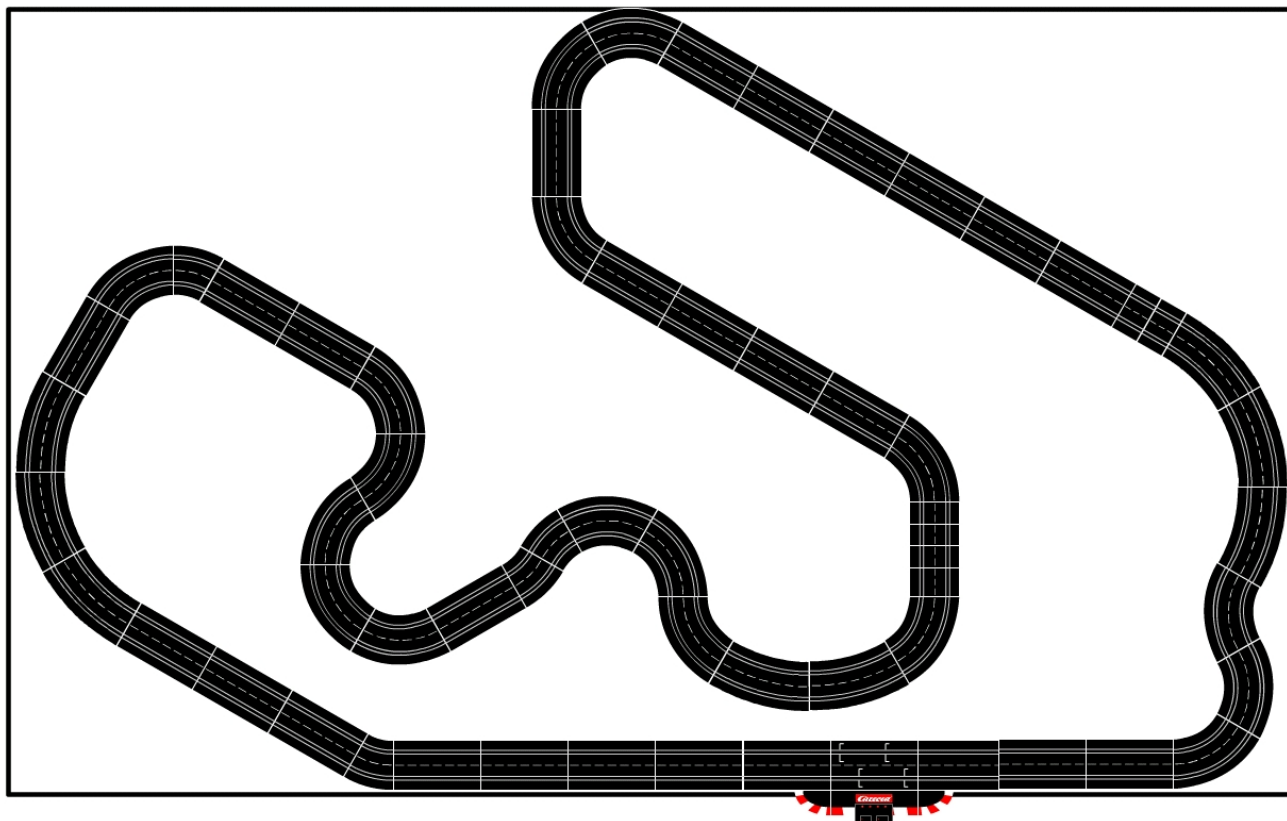

The Circuit: Interlagos,
Autódromo José Carlos Pace

Dimensions when assembled:
5,10 x 3,10m

Track length: about 18,777m

Item No.	Description	Track Parts
20515	EX/EV Connecting track (1)	1
20509	EX/EV Standard straights 4 pieces	26
20611	EX/EV 1/3 Straight (2)	3
20612	EX/EV 1/4 Straight (2)	3
20571	EX/EV Curves 1/60° 3 pieces	17
20577	EX/EV Curves 1/30° 6 pieces	4
20573	EX/EV Curves 3/30° 6 pieces	8